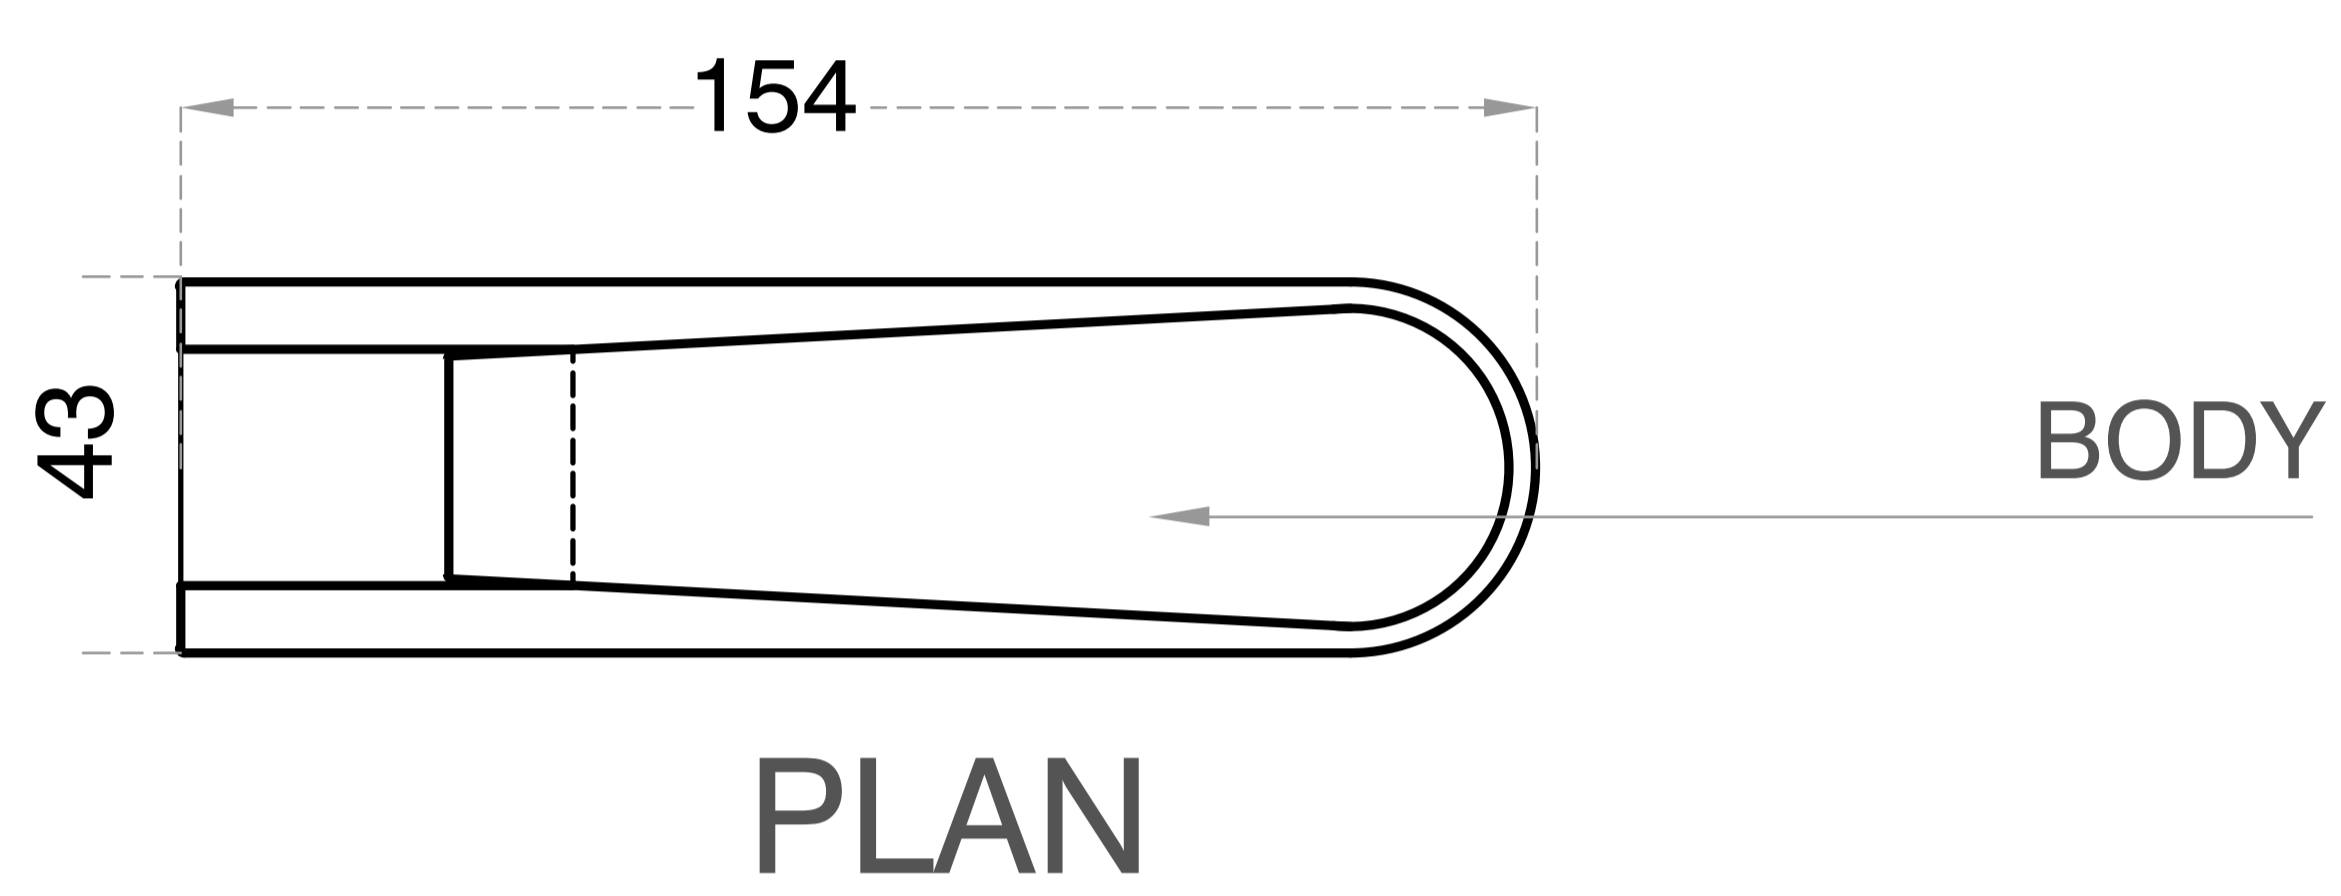

## Basin Mixer – Short Body

Product Code : 2058

### Technical Drawing

All dimension are in mm