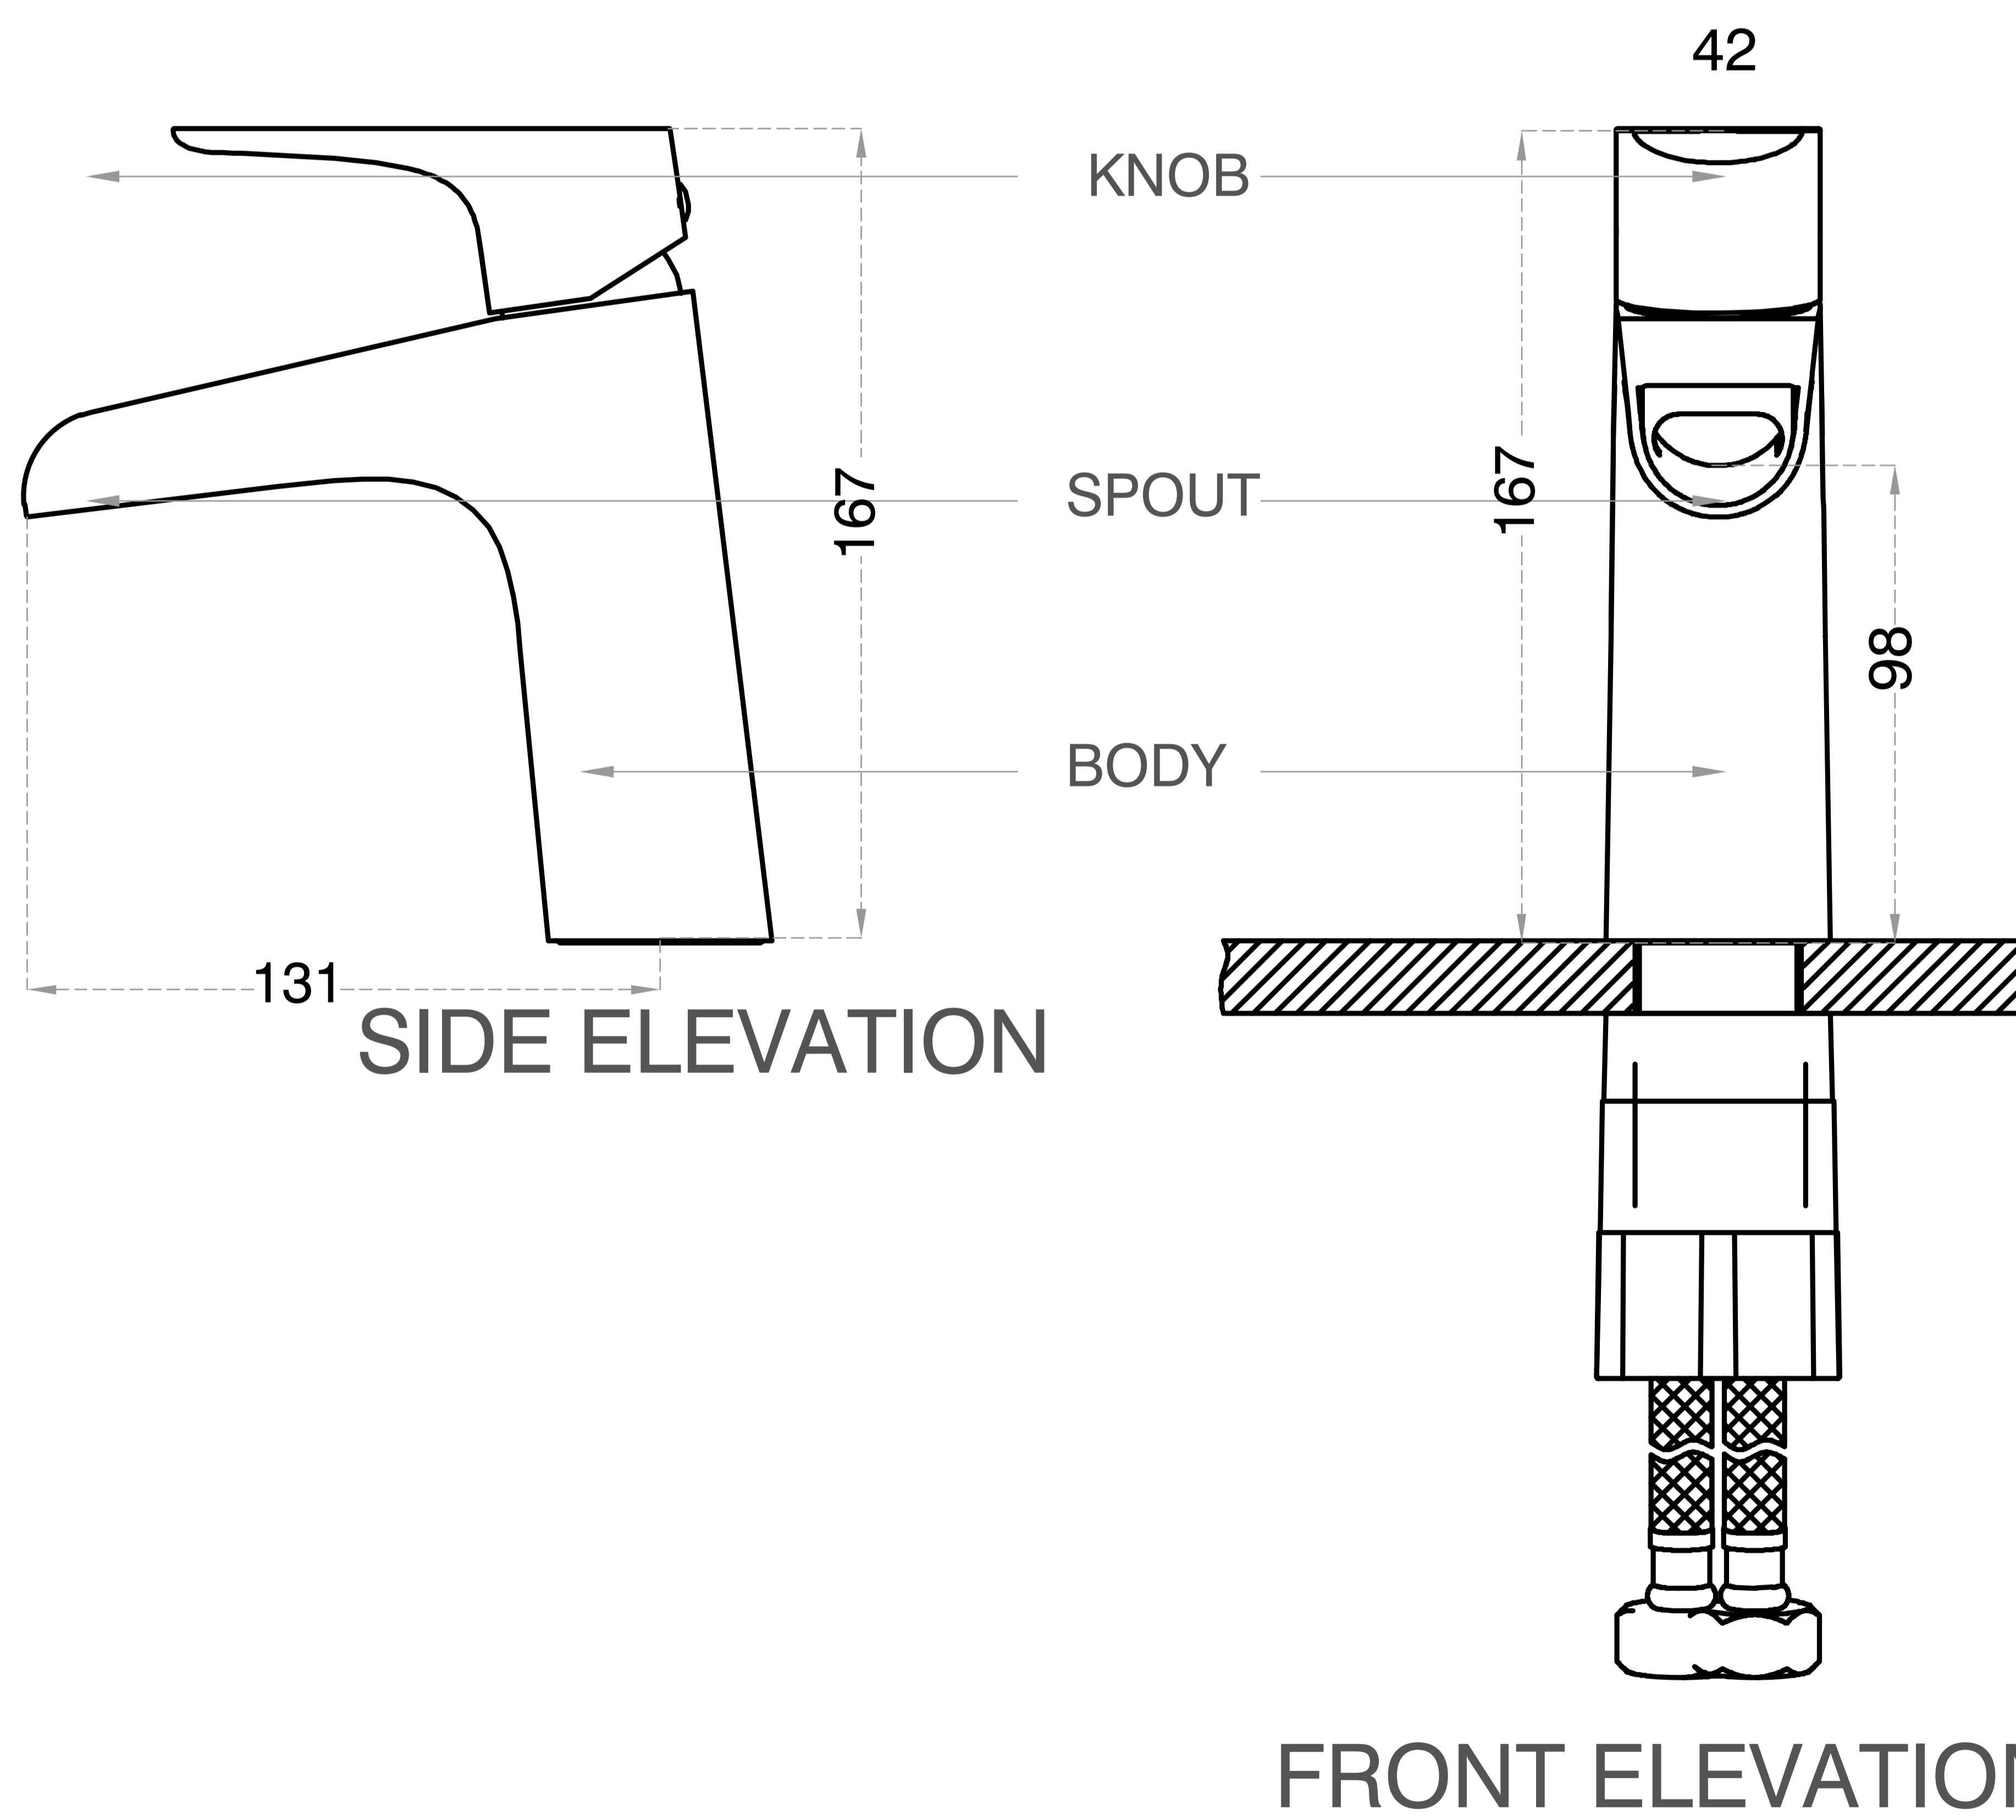

## Basin Mixer – Short Body

Product Code : 2058

### Technical Drawing

All dimension are in mm